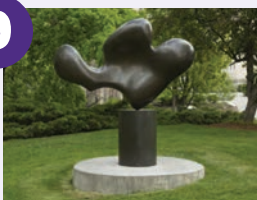

HENRY MOORE (British, 1898–1986)
Interior Form, 1981

9

HANS (JEAN) ARP (French, born German, 1886–1966)
Resting Leaf, 1959

Cast bronze with brown patina
Mary and Leigh Block Museum of Art, Northwestern University,
Gift of Leigh B. Block, 1988.3.1

10