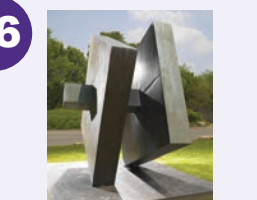

VIRGINIO FERRARI (Italian, born 1937)
Prism in Two Elements, 1979–80

Cast bronze with green patina
Northwestern University, Donated in memory of Albert Pick Jr.,
Pending installation (2018)