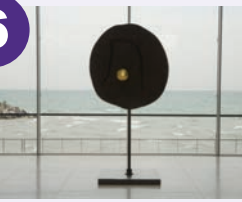

WOLFGANG PAALEN (Austrian, 1905–1959)
Untitled, 1945, cast in 1996

JOAN MIRÓ (Spanish, 1893–1983)
Constellation, 1971

Cast bronze with brown and gold patina
Mary and Leigh Block Museum of Art, Northwestern University,
Gift of Leigh B. Block, 1988.3.7

7