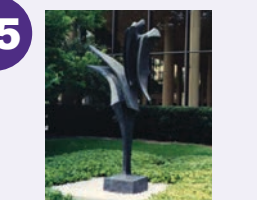

VIRGINIO FERRARI (Italian, born 1937)
Prism in Two Elements, 1979–80

VIRGINIO FERRARI (Italian, born 1937)
Armonia, 1963

Cast bronze with green patina
Pick-Staiger Concert Hall, Donated in memory of Albert Pick Jr.,
Pending installation (2018)

16