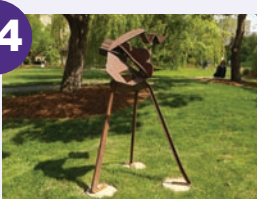

VIRGINIO FERRARI (Italian, born 1937)
Armonia, 1963

PETER REGINATO (American, born 1945)
Untitled, 1979

Welded steel
Mary and Leigh Block Museum of Art, Northwestern University,
Gift of Selig D. Sacks in honor of Saul and Juanita Kaye, 1987.3

15